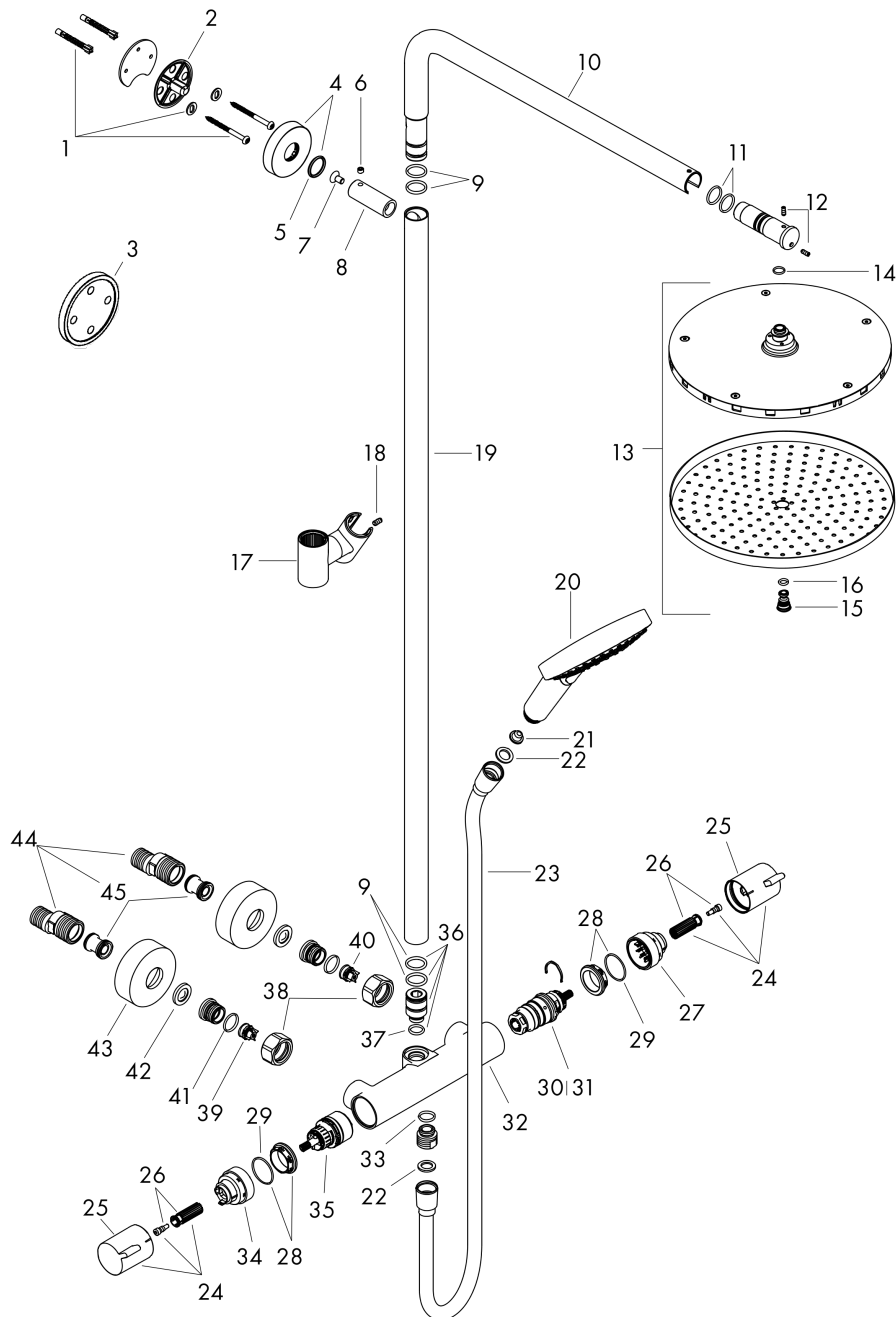

Raindance Select S
Showerpipe 240 1jet PowderRain with thermostat
Finish: Polished Gold Optic Article Number: 27633990

Exploded Drawing

Year of production: >12/20

Raindance Select S
Showerpipe 240 1jet PowderRain with thermostat
Finish: **Polished Gold Optic** Article Number: **27633990**

Spare part list

Year of production: >12/20

Pos.	Description	Article Number	PC	PU
1	mounting set	96179000	4	1
2	wall flange	95688000	8	1
3	tile-matching-disk 7 mm	95239990	55	1
4	escutcheon Ø 60 mm	95692990	56	1
5	O-ring 20x2,5	92602000	2	1
6	hollow set screw M6x5	98447000	1	1
7	screw	92137000	2	1
8	sleeve	92166990	59	1
9	O-ring 17x2,5	98387000	1	1
10	shower arm	98493990	68	1
11	O-ring 17x2	98199000	1	1
12	hollow set screw M4x10	97667000	1	1
13	head shower Ø 240 mm	93464990	68	1
14	O-ring 10x1,5	98123000	1	1
15	screw	95796990	58	1
16	O-ring 7x2	98419000	1	1
17	support, assy	95480990	62	1
18	hollow set screw M5x10	97672000	1	1
19	pipe 930 mm / Ø 25 mm	98496990	66	1
20	handshower	26014990	98	1
21	filter	92672000	2	1
22	seal	98058000	1	1
23	shower hose Isiflex'B 1,60 m	28276990	98	1
24	handle	95836990	58	1
25	pushbutton	92848990	52	1
26	handle fixing set	95843000	3	1
27	safety set	95839000	6	1
28	nut	98913000	6	1
29	O-ring 26x1,5	98390000	1	1
30	thermostat cartridge	98282000	14	1
31	cartridge for exchanged connections	92373000	18	1
32	Thermostat	92850990	69	1
33	O-ring 14x2	98129000	1	1
34	stop ring for flow control	95927000	8	1
35	shut off unit with selector	98283000	12	1
36	connecting thread	92861000	8	1
37	O-ring 12x2,25	98382000	1	1
38	set of nuts	96157990	58	1
39	non return valve (pressure-resistant up to 2 MPa)	93136000	8	1
40	non return valve	96737000	8	1
41	O-ring 17x1,5	98137000	1	1