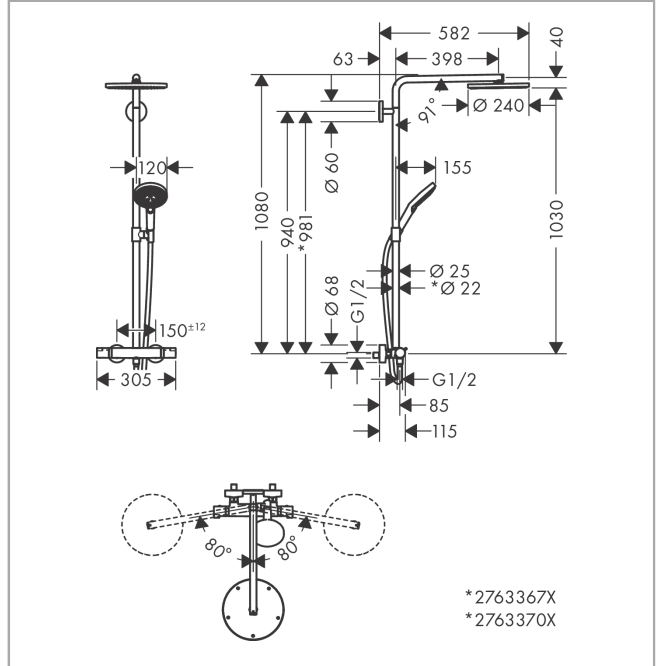

Scale drawing