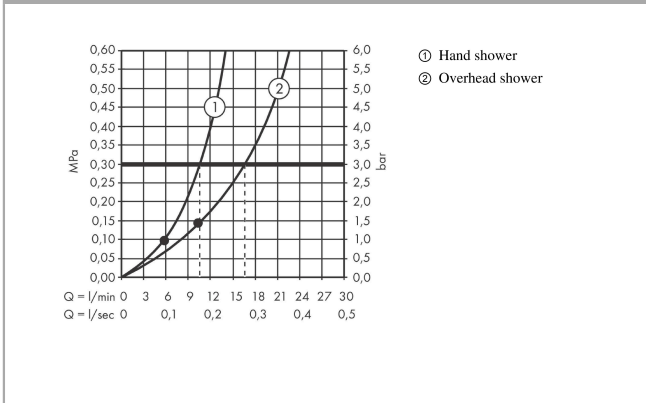

Raindance Select S
Showerpipe 240 1jet PowderRain with thermostat
Finish: **Polished Gold Optic** Article Number: **27633990**

Product image

Scale drawing

Flowchart